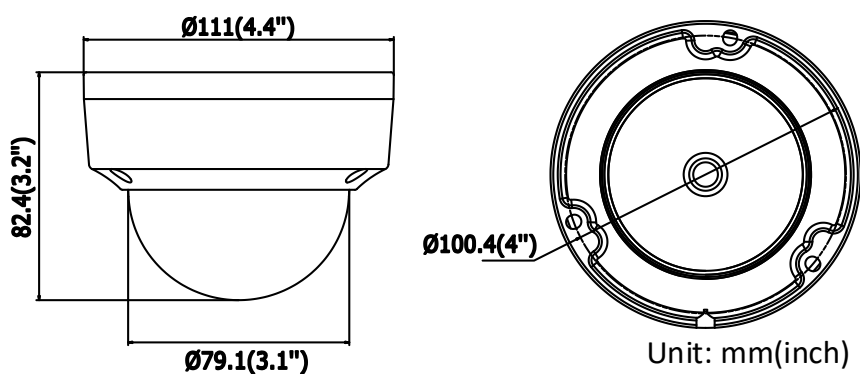

Power Consumption and Current	12 VDC, 0.5 A, max. 6 W PoE (802.3af, 36V to 57V), 0.2 A to 0.1 A, max. 7.5 W
Protection Level	IP67, IK10
Material	Camera body: metal, bubble: plastic
Dimensions	Camera: $\Phi 111 \times 82.4$ mm ( $\Phi 4.4" \times 3.2"$ ) Package: $134 \times 134 \times 108$ mm ( $5.3" \times 5.3" \times 4.3"$ )
Weight	Camera: 500 g (1.1 lb.)

### Dimension